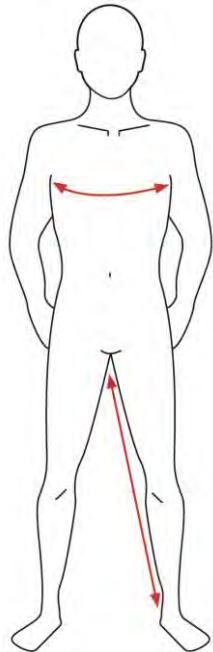

~~UVP 70,00~~

ab 8 Stück: 59,95
ab 16 Stück: 56,95

Performance Cap

Unisex

- Regular Fit
- Schnell trocknend
- Material: 96% recycled Polyester
- Größe: OSFA

						
Weiß COL100	Schwarz COL900	Navy COL508	Rot COL400	Royal COL502	Grau COL700	
IQ2907 White	IM9184 Black	IM9185 Team Navy	IM9187 Team Colleg Red	IM9220 Team Royal Blue	IM9186 Grey Three	

~~UVP 20,00~~

ab 8 Stück: 19,95
ab 24 Stück: 16,95

TEAMKOLLEKTION

Passform

MEN'S SIZE CHART - TOPS

	XS	S	M	L	XL	2XL
Chest	31 - 33"	34 - 37"	37 - 40"	40 - 44"	44 - 48"	48 - 52"
Hip	32 - 34"	35 - 37"	37 - 40"	40 - 44"	44 - 48"	48 - 51"
EU	46"	48"	50"	52"	54"	56"

WOMEN'S SIZE CHART - TOPS

	XS	S	M	L	XL
Chest	30 - 32"	33 - 35"	36 - 37"	38 - 40"	41 - 43"
Hip	34 - 36"	37 - 38"	39 - 41"	42 - 43"	44 - 46"
UK	6 - 8	8 - 10	10 - 12	12 - 14	16 - 18
EU	34	36	38	40	42
France	36	38	40	42	44
Italy	40	42	44	46	48